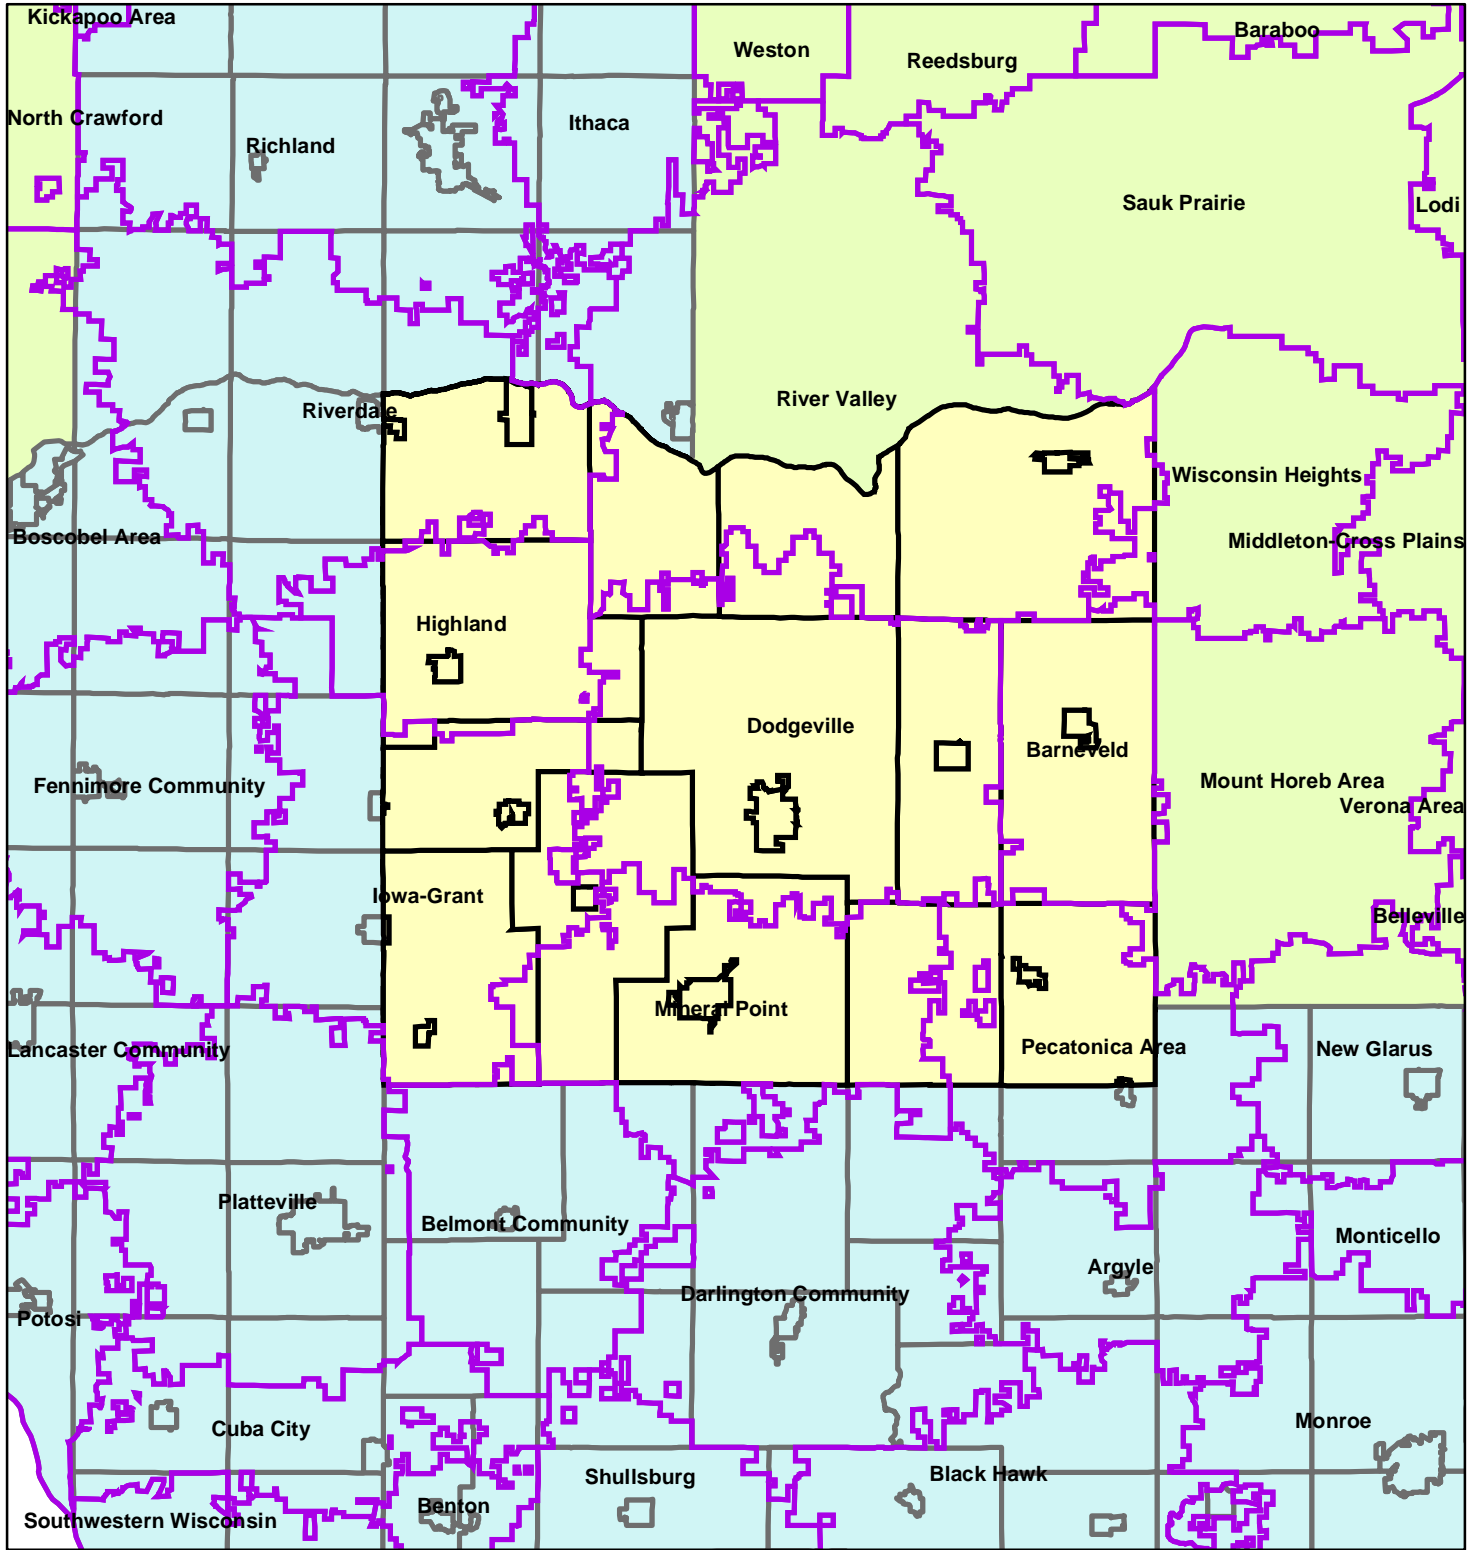

## VILLAGE OF RIDGEWAY

- IOWA COUNTY, WISCONSIN -

SOUTHWESTERN WISCONSIN  
REGIONAL PLANNING COMMISSION  
719 Pioneer Tower  
1 University Plaza  
Platteville, WI 53818

December 1, 2004

### Legend

- Municipal Boundary
- Sections
- US Highways - USH
- County Highways - CTH
- Local Roads/Drives
- Rivers/Streams

1 inch equals 0.19 miles

This map is neither a legally recorded map nor a technical survey and is not intended to be one. SWWRPC is not responsible for any inaccuracies herein contained.

## MAP D.2

SOUTHWESTERN WISCONSIN  
REGIONAL PLANNING COMMISSION  
719 Pioneer Tower  
1 University Plaza  
Platteville, WI 53818

May 19, 2004

1 inch equals 7.43 miles

This map is neither a legally recorded map nor a technical survey and is not intended to be one. SWWRPC is not responsible for any inaccuracies herein contained.

## LEGEND

- HOSPITAL AND CLINIC
- MEDICAL CLINIC ONLY

The large hospitals in the area are located in Dubuque, IA, La Crosse and Madison, WI.