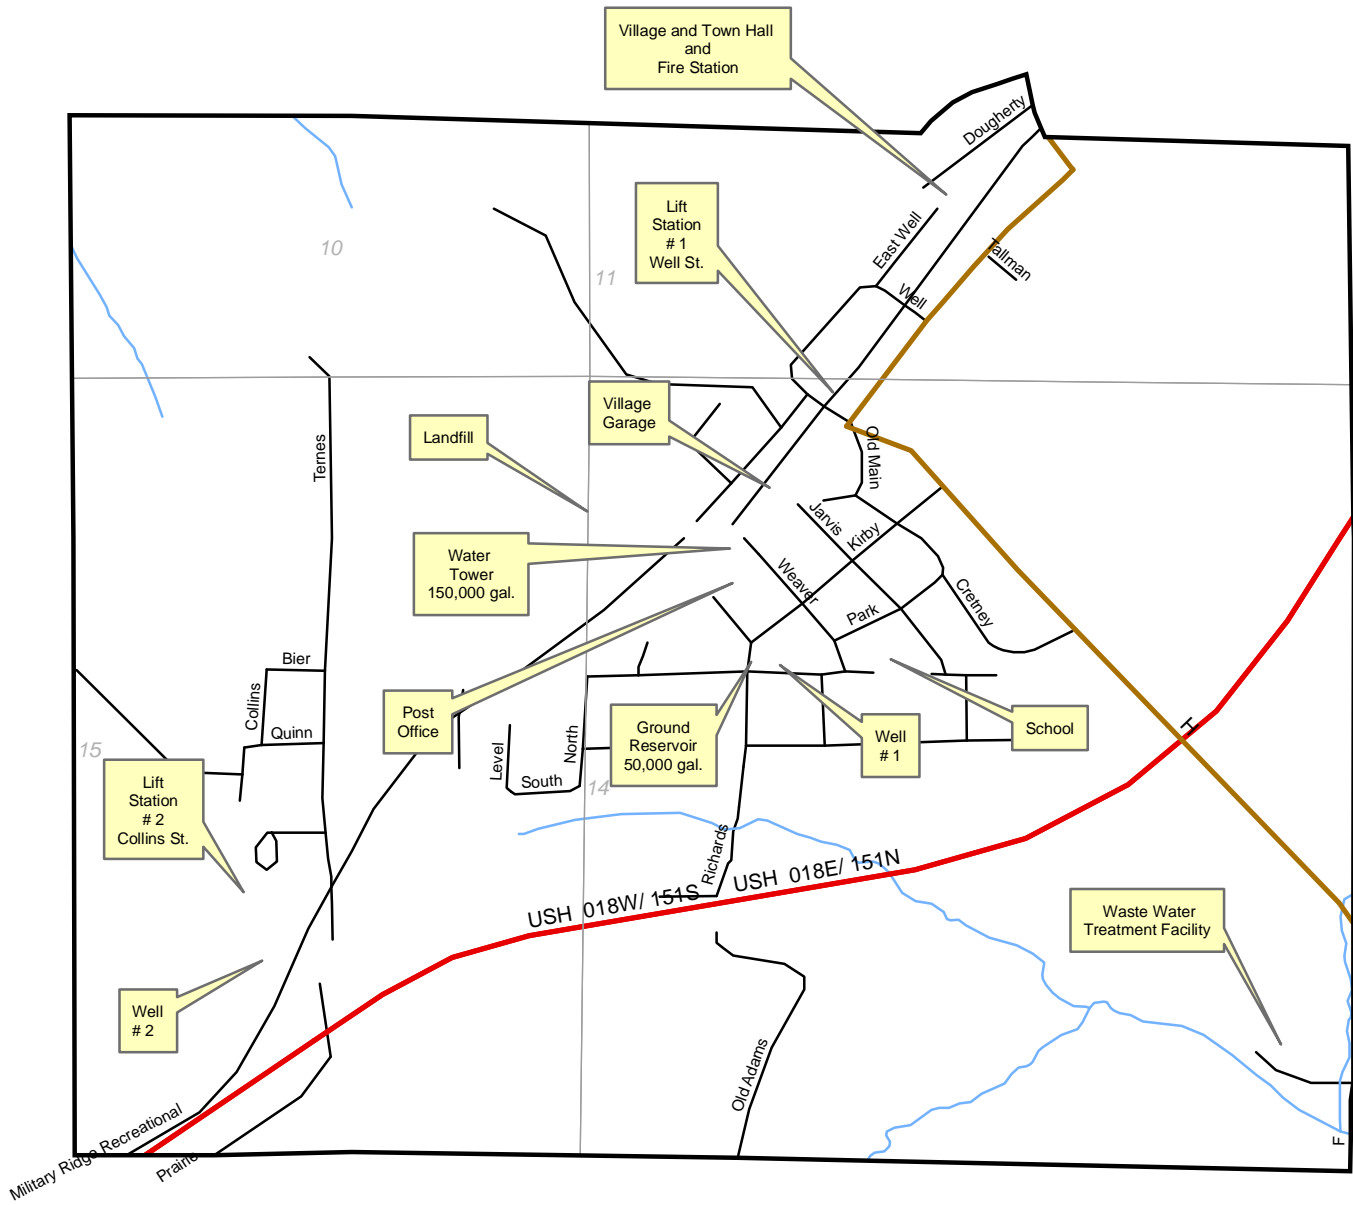

# UTILITIES AND FACILITIES MAP D.1

## VILLAGE OF RIDGEWAY

- IOWA COUNTY, WISCONSIN -

SOUTHWESTERN WISCONSIN  
REGIONAL PLANNING COMMISSION  
719 Pioneer Tower  
1 University Plaza  
Platteville, WI 53818

December 1, 2004

### Legend

- Municipal Boundary
- Sections
- US Highways - USH
- County Highways - CTH
- Local Roads/Drives
- Rivers/Streams

1 inch equals 0.19 miles

This map is neither a legally recorded map nor a technical survey and is not intended to be one. SWWRPC is not responsible for any inaccuracies herein contained.

## LEGEND

- HOSPITAL AND CLINIC
- MEDICAL CLINIC ONLY

The large hospitals in the area are located in Dubuque, IA, La Crosse and Madison, WI.